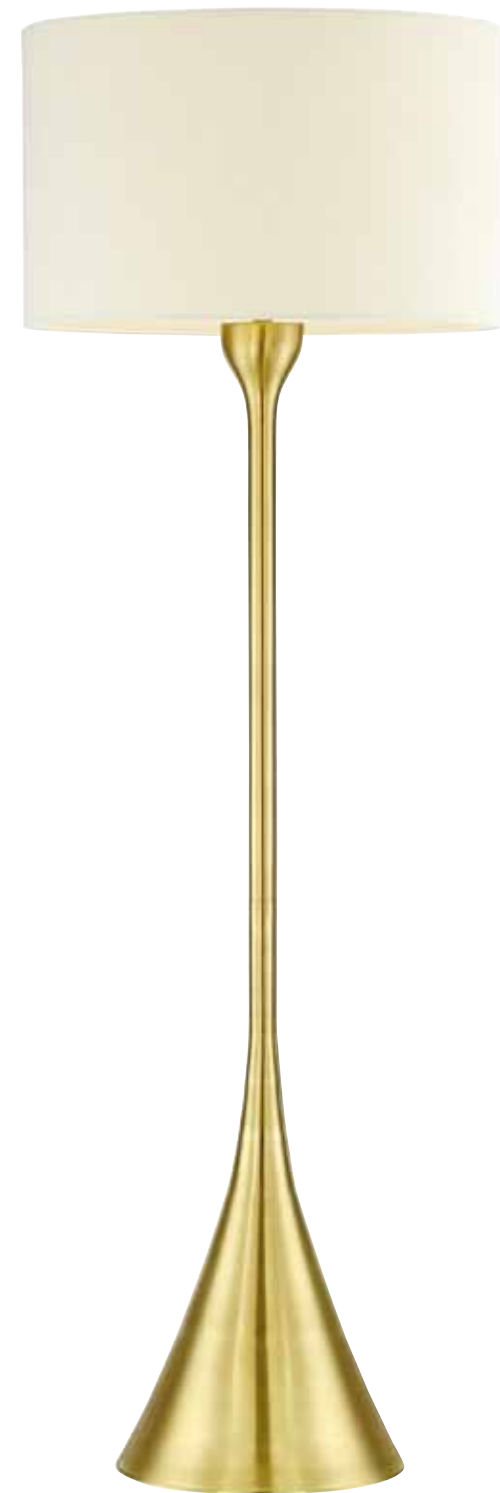

► **560038 VERMONT FLOOR LAMP**
Dark Wood / Off-White Linen Shade
Dims: 20" Dia. x 64"H
Lamping: (1) E26 Socket, 120V with
with On / Off Switch at Socket and 10'
Clear Cord

► **560039 WILSHIRE FLOOR LAMP**
Satin Brass / Off-White Linen Shade
Dims: 20" Dia. x 60"H
Lamping: (1) E26 Socket, 120V
with On / Off Switch at Socket and 10'
Clear Cord

▼ **560039 WILSHIRE FLOOR LAMP**