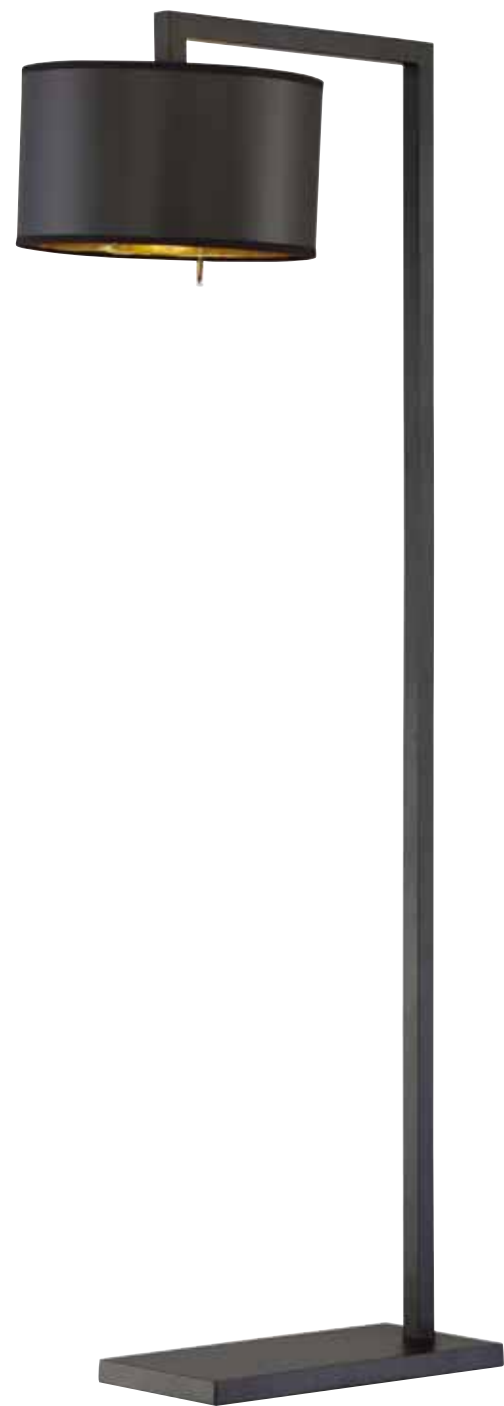

The Light Annex

▶ **560045 SEPULVEDA FLOOR LAMP**

Satin Black / Black Paper with Gold Foil Shade
Dims: 22"W x 9"W x 55"H
Lamping: (1) E26 Socket, 120V
with On / Off Pull Chain and 10' Clear
Cord

▶ **560046 BROADWAY FLOOR LAMP**

Satin Black / Gloss White Interior
Dims: 16"Dia x 65"H
Lamping: (6) E26 Socket, 120V
With On/Off Foot Switch at 10' Clear
Cord

▼ **560045 SEPULVEDA FLOOR LAMP**