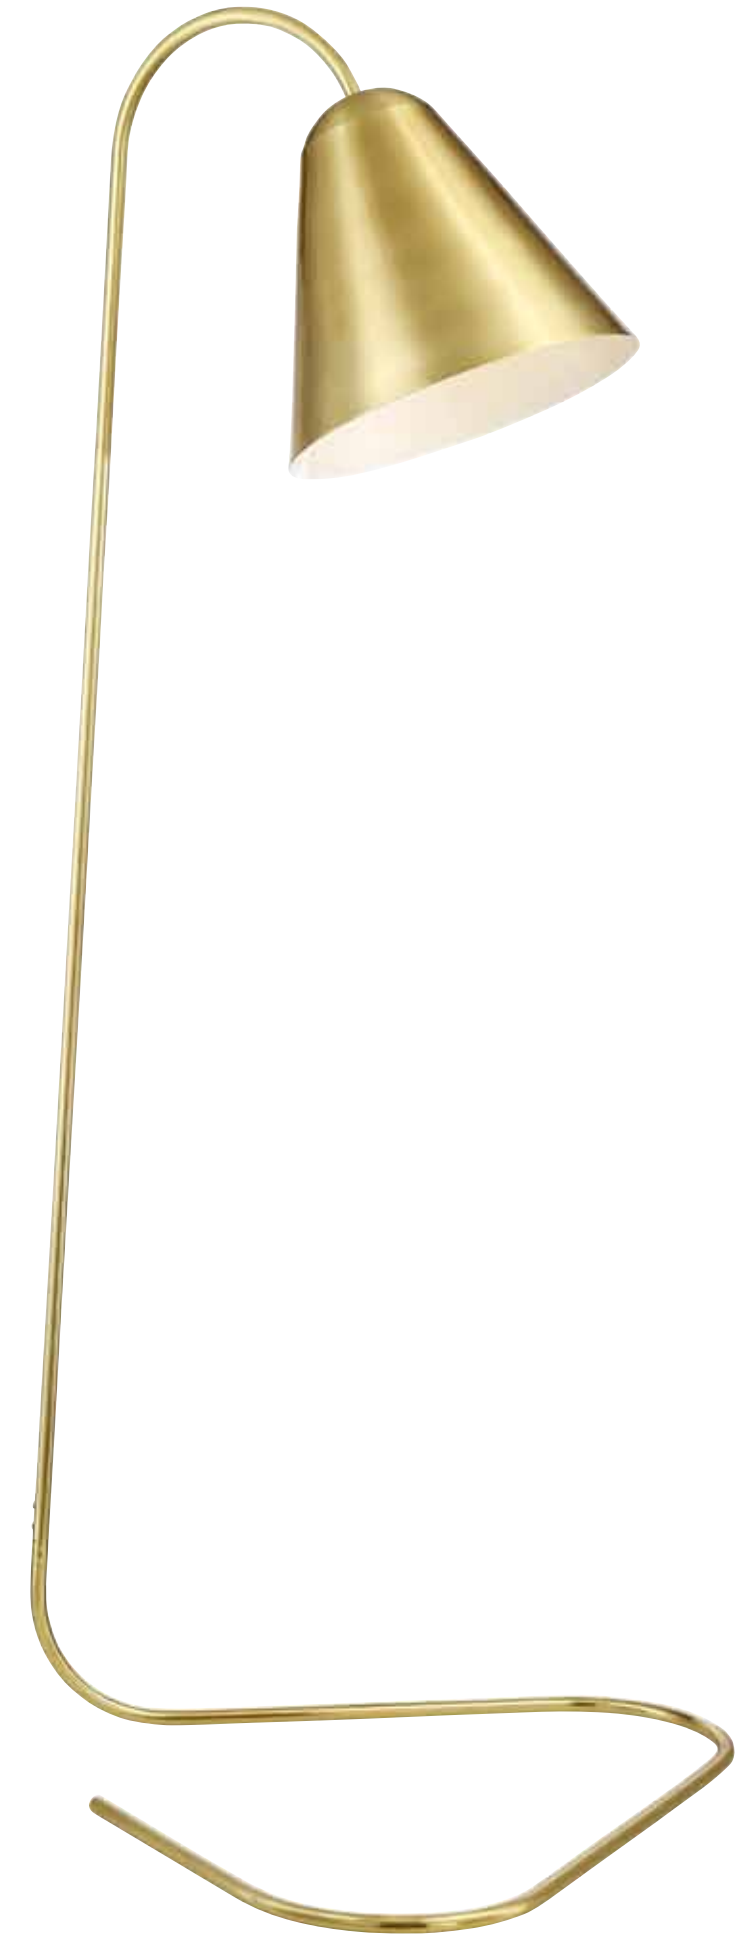

▼ **560048 CAHUENGA FLOOR LAMP**

▶ **560047 LA CIENEGA FLOOR LAMP**

Satin Black / Brushed Nickel
Dims: 13" Dia Base, 20" Arm Span x 68"H
Lamping: (2) E12 Socket, 120V
With On/Off Foot Switch at 10' Clear
Cord

▶ **560048 CAHUENGA FLOOR LAMP**

Satin Brass
Dims: 33"W x 30"D x 74"H
Lamping: (1) E26 Socket, 120V
With On/Off Foot Switch at 10' Clear
Cord

The Light Annex