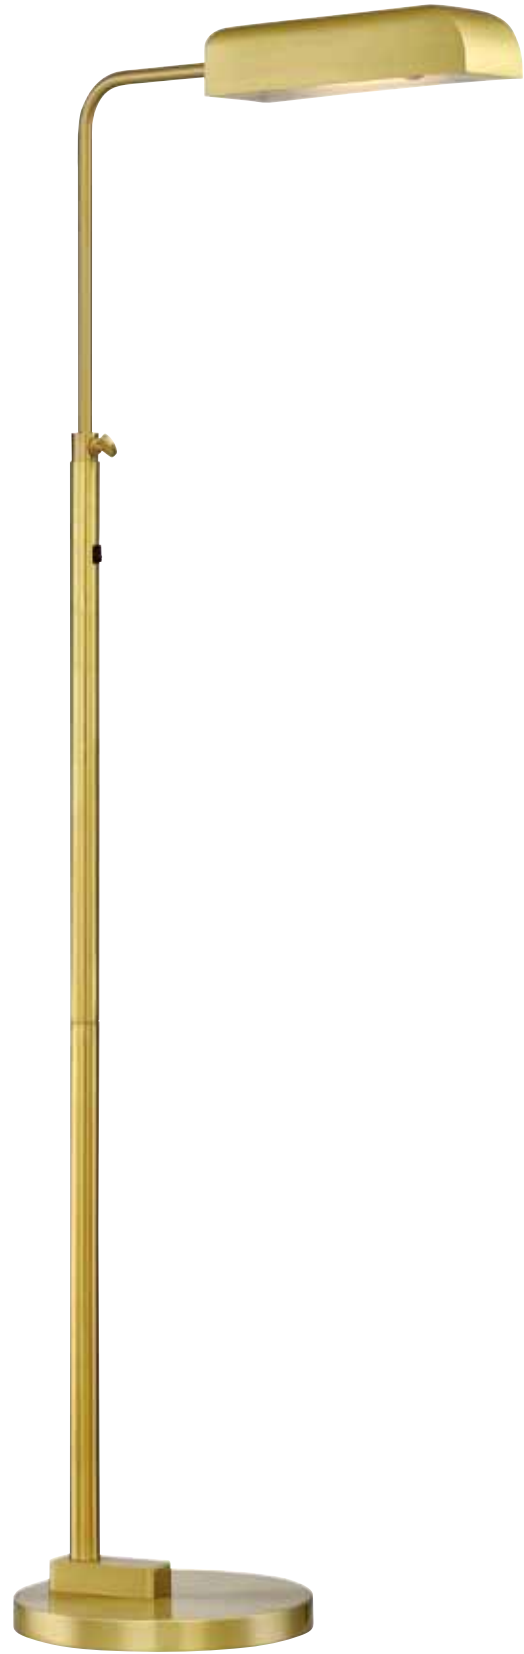

The Light Annex

▶ 560049 WASHINGTON FLOOR LAMP
Satin Brass
Dims: 18" W x 9.5"W x 50"H
Lamping: (1) GU-24 Socket, 120V
With On/Off Foot Switch at 10' Clear
Cord

▶ 560050 COLLETTE FLOOR LAMP
Gold Leaf / Black Linen Shade
Dims: 20"Dia x 63"H
Lamping: (1) E26 Socket, 120V
with On / Off Switch at Socket and 10'
Clear Cord

▼ 560049 WASHINGTON FLOOR LAMP